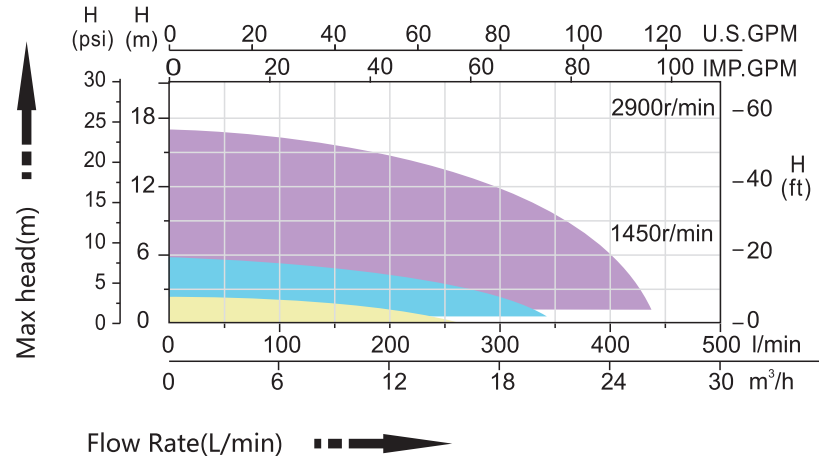

Operating Limits

Model	
Maximum water temperature	50°C
Maximum Ambient Temperature	50°C
Noise at 1 meter	40 dB

Application

- Domestic pools
- Commercial pools
- Water features

Technical Specification