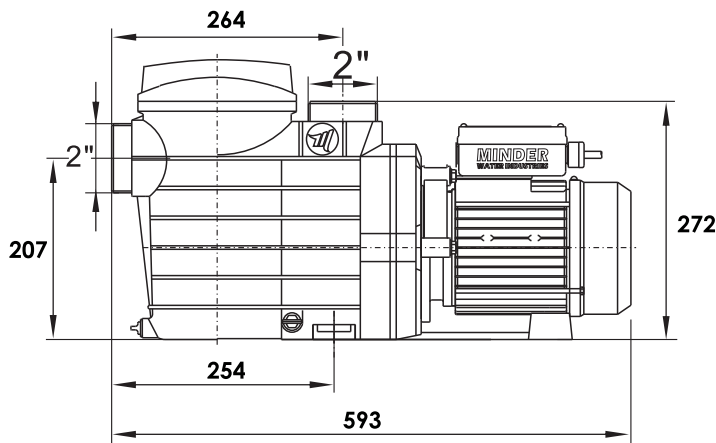

Dimensions (mm)