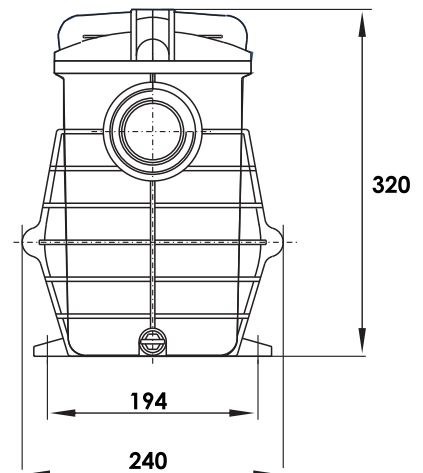

Dimensions (mm)