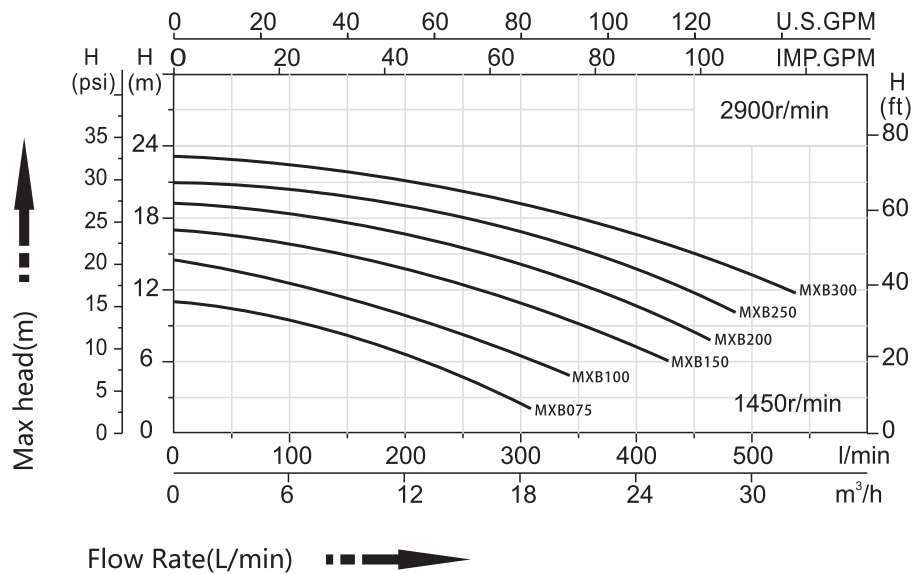

## Technical Specification

| Model  | Code  | Union Connection Size |        | Voltage<br>V | Phase | Frequency<br>Hz | Amperage<br>A | Input Power<br>kw | Output Power<br>HP | RPM  |
|--------|-------|-----------------------|--------|--------------|-------|-----------------|---------------|-------------------|--------------------|------|
|        |       | Imperial              | Metric |              |       |                 |               |                   |                    |      |
| MXB75  | 90718 |                       |        | 220 - 240    | 1     |                 | 3.2           | 0.55              | 0.75               |      |
| MXB100 | 90139 |                       |        | 220 - 240    | 1     |                 | 3.8           | 0.75              | 1                  |      |
| MXB150 | 90140 | 2.0"                  | 63mm   | 220 - 240    | 1     | 50 / 60         | 5.2           | 1.1               | 1.5                | 2850 |
| MXB200 | 90141 |                       |        | 220 - 240    | 1 / 3 |                 | 7.0           | 1.5               | 2                  |      |
| MXB250 | 90142 |                       |        | or           | 1 / 3 |                 | 8.7           | 1.85              | 2.5                |      |
| MXB300 | 90143 |                       |        | 380 - 400    | 1 / 3 |                 | 10.0          | 2.2               | 3                  |      |