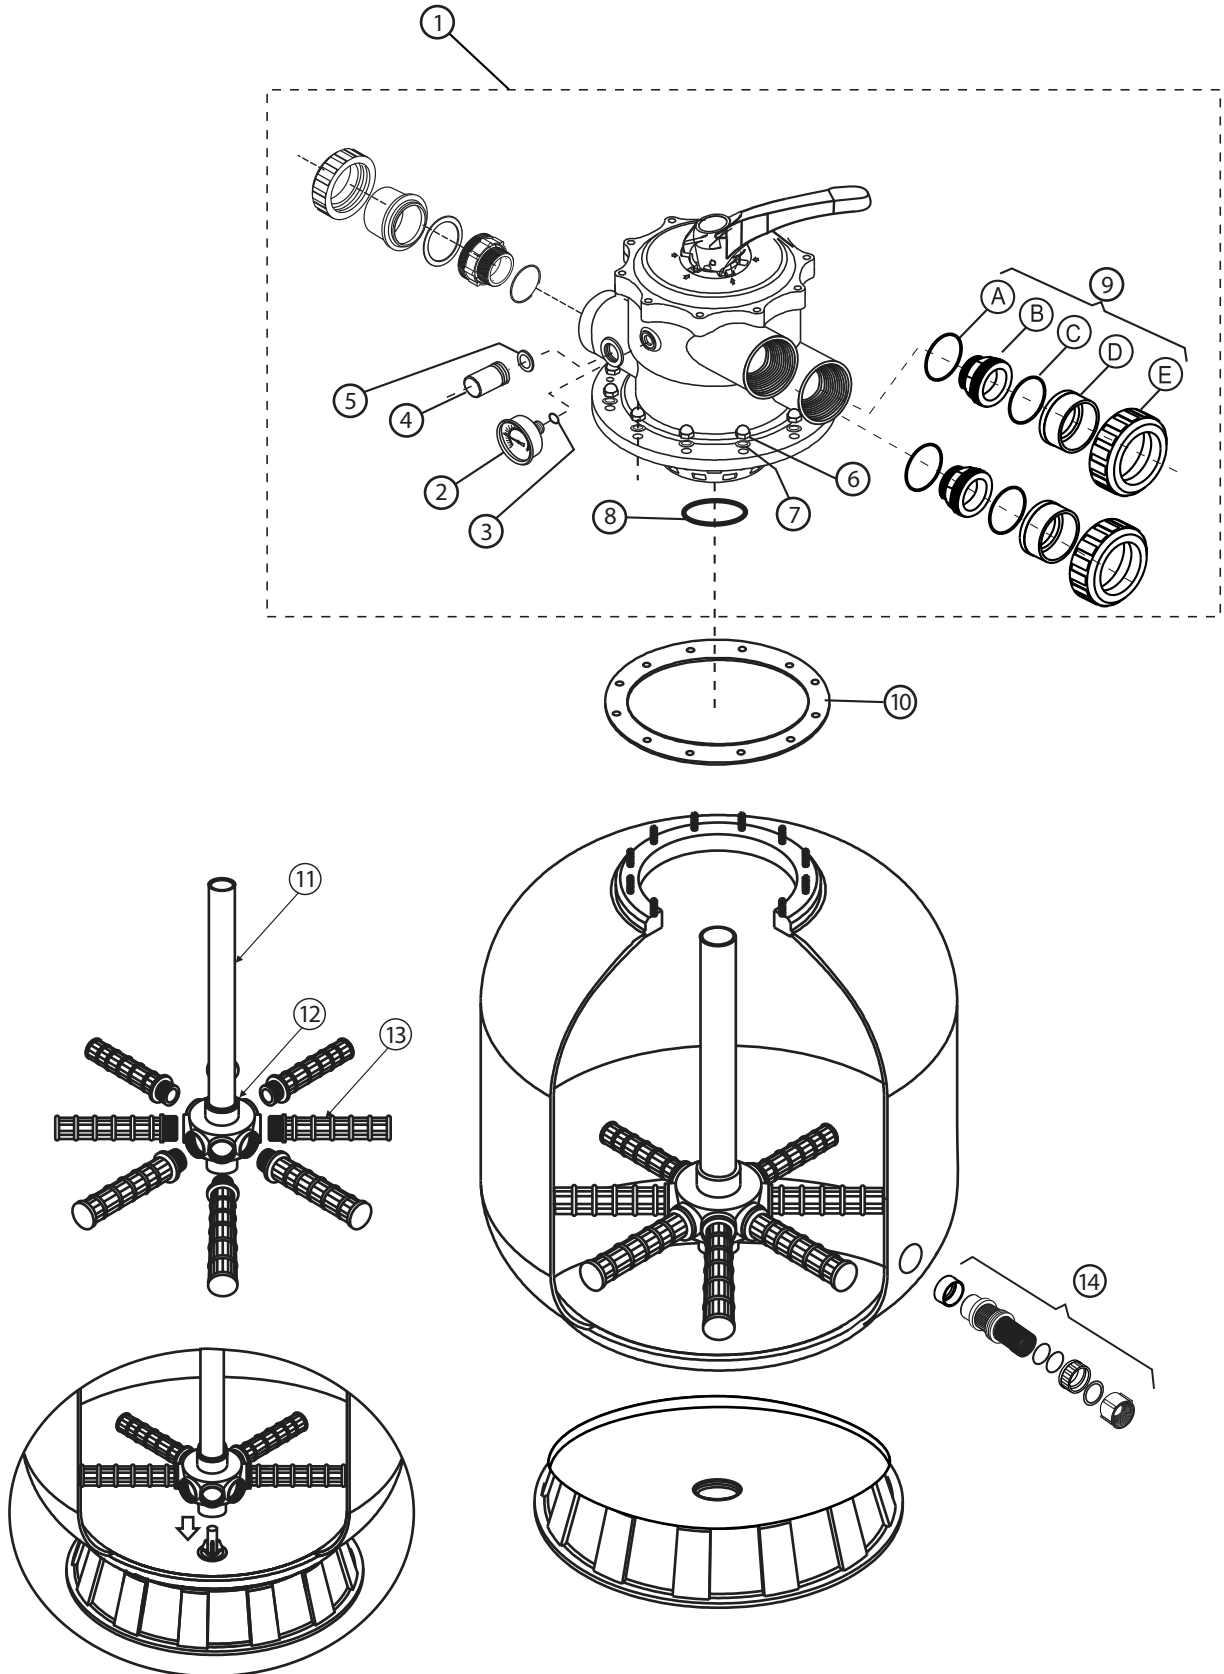

Top Mount Residential Filter

M25B, M28B, M32, M36, M44, M48, M56

P28B

G28B, G32, G36, G40, G44, G48

MH28B, MH30, MH32, MH36

No.	Code	Description	Qty	Remarks
1	70002	V2.0: 2.0" Top Mount Multiport Valve Set	1	Specify White/ Black & Imperial/ Metric
2	30002	Minder Oil Pressure Gauge 0 - 50psi	1	
3	20015	O-ring for Drain plug & Pressure Gauge	1	
4	10041	Sightglass	1	
5	20010	O-ring for Sightglass	1	
6	30170	Cap Nut	12	
7	30172	Washer for Cap Nut	12	
8	20011	O-ring for Stand Tube	1	
9	70284	2.0" Union Set Metric (White)	3	Components Option Available
	70285	2.0" Union Set Imperial (White)	3	
	70288	2.0" Union Set Metric (Black)	3	
	70289	2.0" Union Set Imperial (Black)	3	
	90515	2.0" Angle Adjustable Union Set Metric (White) - NEW	3	
	90516	2.0" Angle Adjustable Union Set Imperial (White) - NEW	3	
10	20019	Gasket for Filter Neck	1	
11	40342	Stand Tube	1	Specify Filter Model
12	10075	Lateral Hub Set	1	
	10076			
13	10096	6" Lateral (Filter Model: 25"B & 28"B)	8	
	10097	8" Lateral (Filter Model: 32", 36", 40", 44")	8	
	10098	10" Lateral (Filter Model: 48")	8	
	10099	12" Lateral (Filter Model: 56")	8	
14	70308	Underdrain	1	

2.0" Union Set Components

No.	Code	Standard Union Set (White)	Qty	Image
9-A	20012	Bulkhead O-ring	1	
9-B	10045	Bulkhead Fitting	1	
9-C	20013	Gasket	1	
9-D	10043	Union Adaptor - Metric	1	
	10044	Union Adaptor - Imperial	1	
9-E	10042	Nut	1	
		Standard Union Set (Black)		
9-A	20012	Bulkhead O-ring	1	
9-B	10046	Bulkhead Fitting	1	
9-C	20013	Gasket	1	
9-D	10049	Union Adaptor - Metric	1	
	10050	Union Adaptor - Imperial	1	
9-E	10047	Nut	1	
		Union Set (White) - New Angle Adjustable		
9-A	20012	Bulkhead O-ring	1	
9-B	20077	Bulkhead Fitting	1	
9-C	20013	Gasket	1	
9-D	20079	Union Adaptor - Metric	1	
	20080	Union Adaptor - Imperial	1	
9-E	20078	Nut	1	