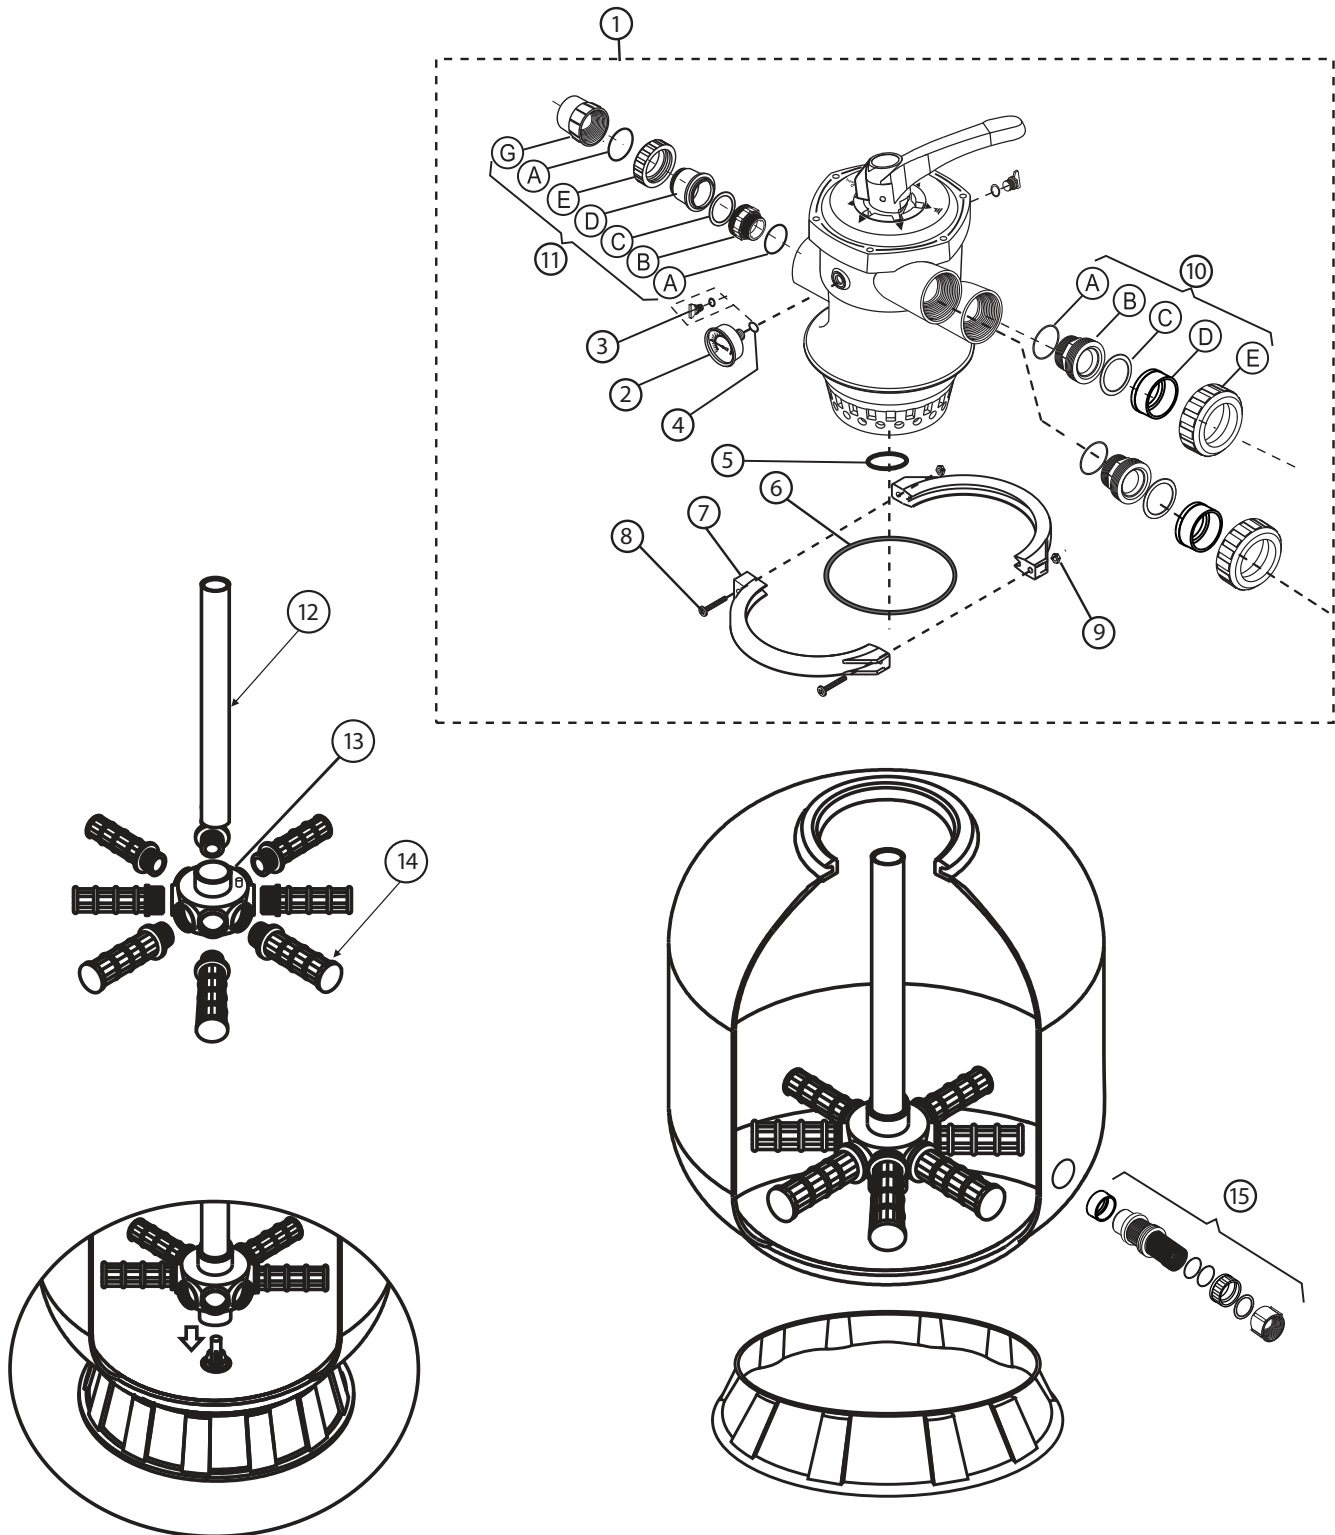

Top Mount Residential Filter

M14, M16, M18, M21, M25, M28

P21, P25

G16, G18, G21, G25, G28

MH16, MH18, MH21, MH25, MH28

No.	Code	Description	Qty	Remarks
1	70001	V1.5: 1.5" Top Mount Multiport Valve Set	1	Specify White/ Black & Imperial/ Metric
2	30002	Minder Oil Pressure Gauge 0 - 50psi	1	
3	10004	Drain Plug	2	
4	20015	O-ring for Drain plug & Pressure Gauge	2	
5	20005	O-ring for Stand Tube	1	
6	20017	O-ring for Filter Neck	1	
7	10105 10106	Clamp Neck Set	1	Specify White/ Black
8	30169	Bolt for Clamp Neck	2	
9	30161	Nut for Clamp Neck	2	
10	70282	1.5" Union Set Metric (White)	2	Components option available
	70283	1.5" Union Set Imperial (White)	2	
	70286	1.5" Union Set Metric (Black)	2	
	70287	1.5" Union Set Imperial (Black)	2	
	90511	1.5" Angle Adjustable Union Set Metric (White) - NEW	2	
	90512	1.5" Angle Adjustable Union Set Imperial (White) - NEW	2	
11		Drain Set with Inline Sight Glass	1	Specify White/ Black & Imperial/ Metric
12	40338	Stand Tube	1	Specify Filter Model
13	10082	Lateral Hub Set	1	
	10083			
14	10094	4" Lateral (Filter Model: 14", 16" & 18")	8	
	10095	5" Lateral (Filter Model: 21", 25" & 28")	8	
15	70308	Underdrain	1	

1.5" Union Set Components

Standard Union Set (White)

10-A	20006	Bulkhead O-ring	1	
10-B	10016	Bulkhead Fitting	1	
10-C	20007	Gasket	1	
10-D	10017	Union Adaptor - Metric	1	
	10018	Union Adaptor - Imperial	1	
10-E	10015	Nut	1	

Standard Union Set (Black)

10-A	20006	Bulkhead O-ring	1	
10-B	10019	Bulkhead Fitting	1	
10-C	20007	Gasket	1	
10-D	10027	Union Adaptor - Metric	1	
	10026	Union Adaptor - Imperial	1	
10-E	10025	Nut	1	

Union Set (White) - New Angle Adjustable

2.5" Union Set Components

No.	Code	Standard Union Set (White)	Qty	Image
9-A		Gasket	1	
9-B		Union Adaptor - Metric	1	
		Union Adaptor - Imperial	1	
9-C		Nut	1	
Standard Union Set (Black)				
9-A		Gasket	1	
9-B		Union Adaptor - Metric	1	
		Union Adaptor - Imperial	1	
9-C		Nut	1	