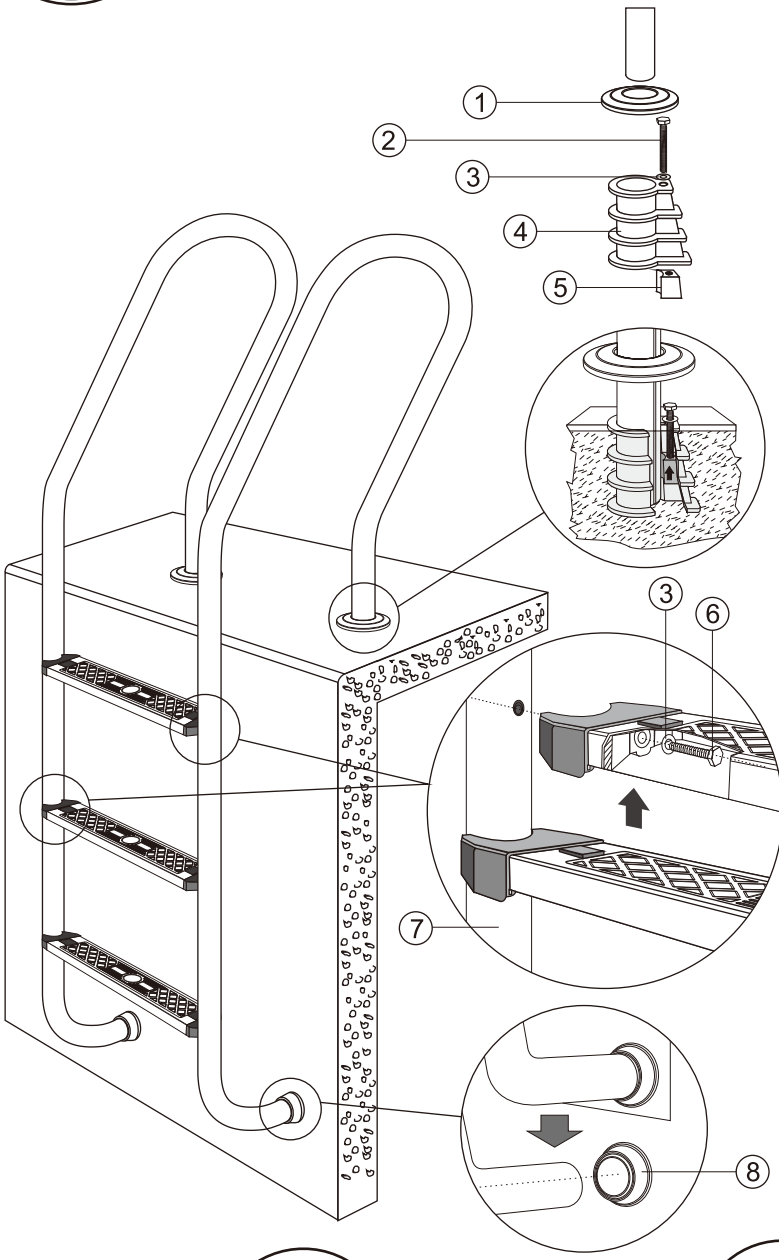

MINDER®

SWIMMING POOL, SAUNA, FOUNTAIN

LADDER INSTALLATION

Item	Part No.	Description
1	ST-01W-07	Plate
2	ST-01W-08	Screw
3	CP-02W-03-2	Steel Washer
4	ST-01-03	Lock plastic plug
5	ST-01-04	Slide
6	ST-01W-05	Screw
7	ST-01W ST-02W ST-03W ST-04W	Tube
8	ST-01W-09	Cap (2)

STAINLESS STEEL STEP
ST-01W-10

PLASTIC STEP
ST-01-01

MFS SERIES
MFP SERIES
LADDERS

MLS SERIES
MLP SERIES
LADDERS

MUS SERIES
MUP SERIES
LADDERS